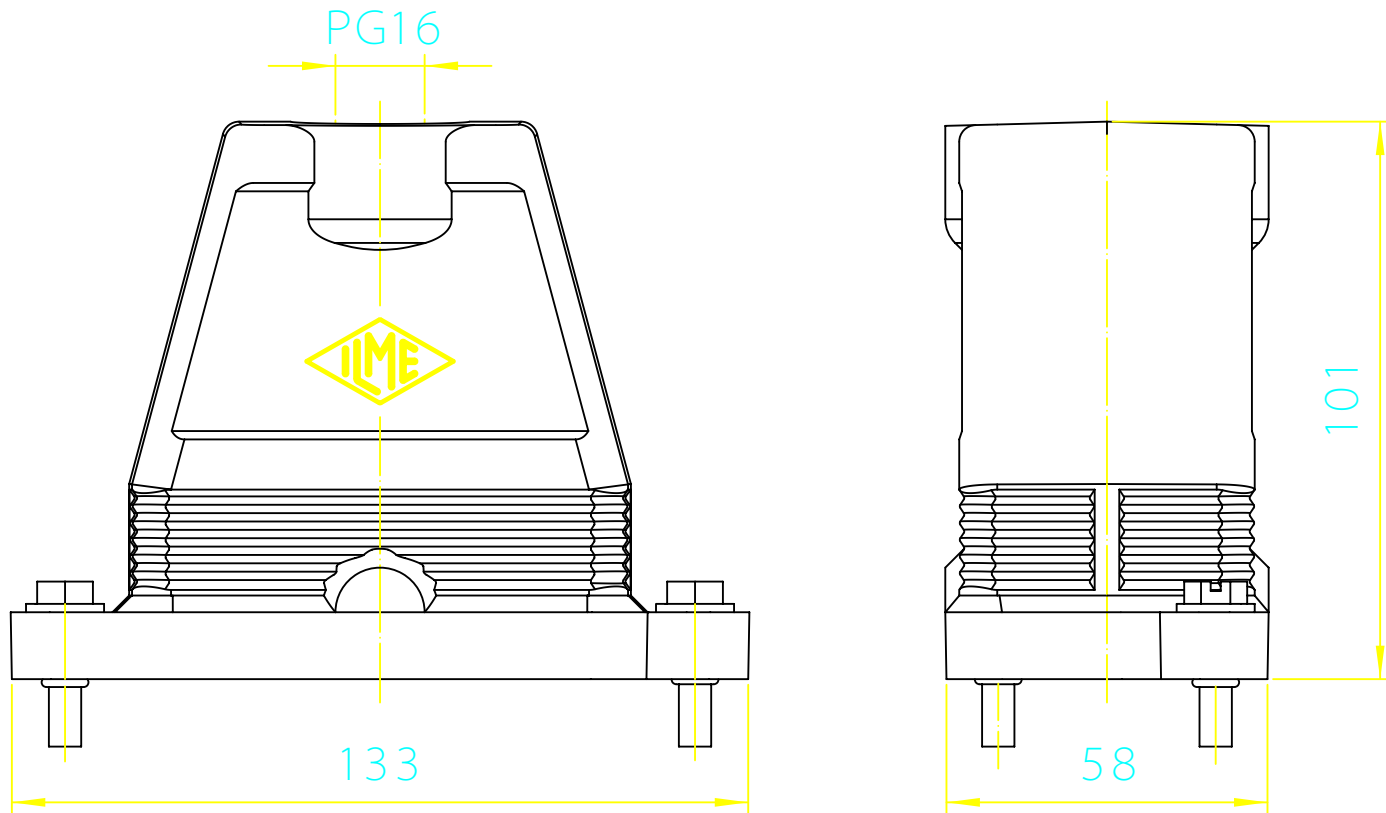

Diritti riservati

All rights reserved

dimensions in mm
Date 20/06/14
Sign Radice

CGV 06.16

Hood with screw, top entry PG16

Scale

1:2